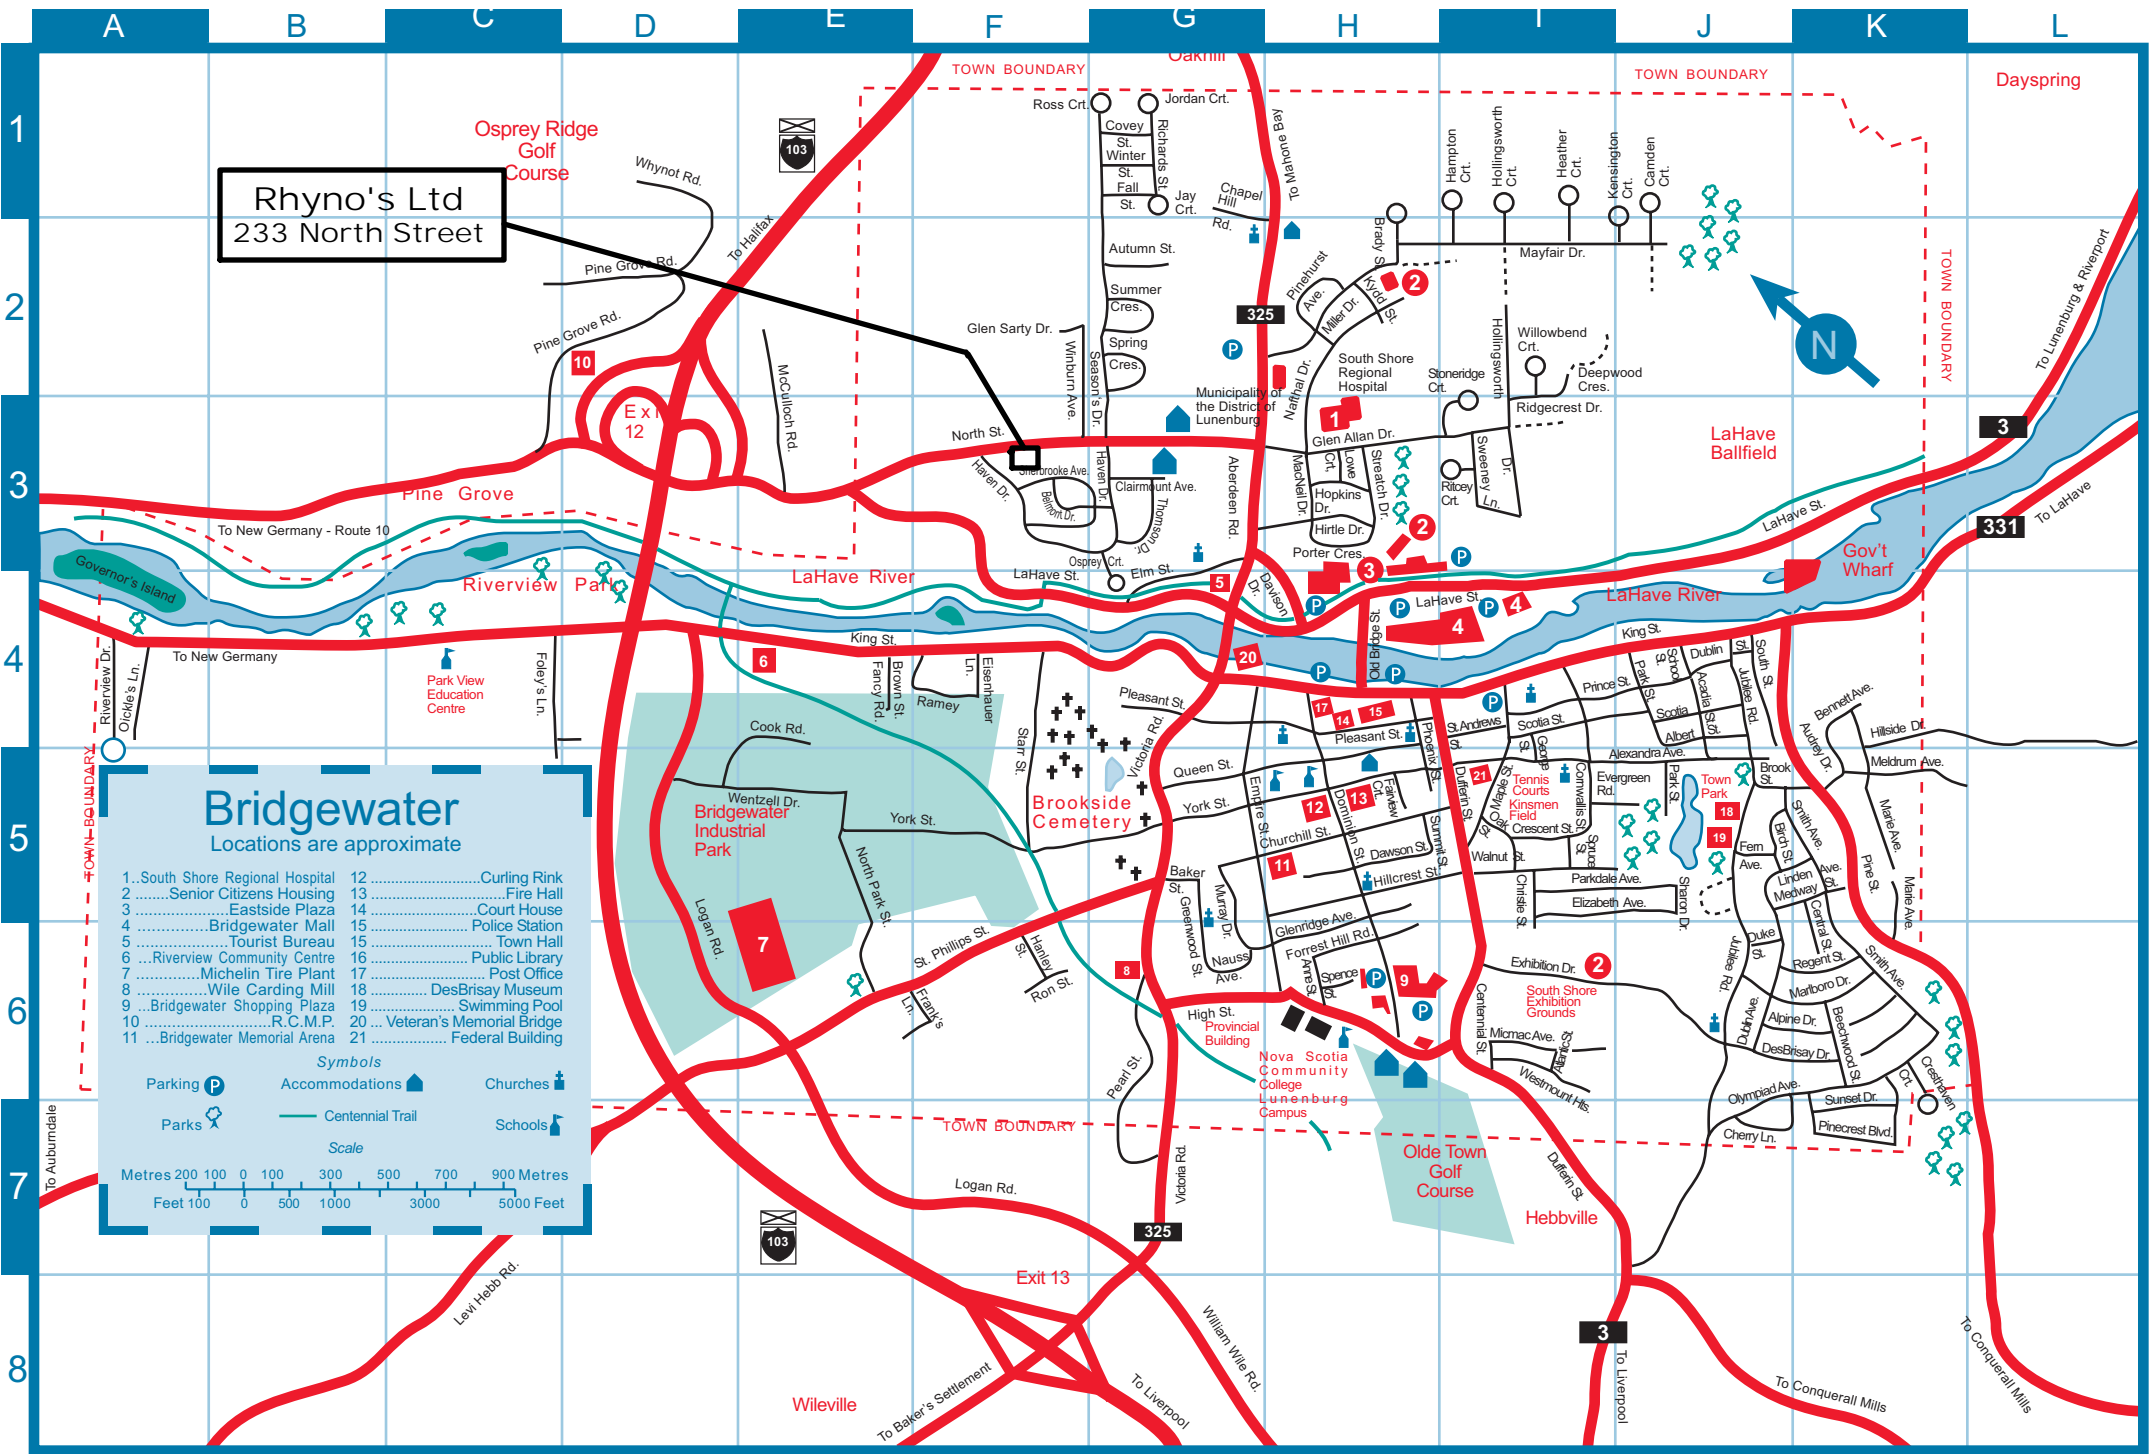

Aberdeen Rd. G3	LaHave St. H4
Acadia St. J4	Levi Hebb Rd. C7
Albert St. J4	Linden Ave. K5
Alexandra Ave. J5	Logan Rd. D6
Alpine Dr. K6	Lowe Cr. H3
Anne St. H6	McCulloch Rd. E3
Atlantic St. I6	MacNeil Dr. H3
Audrey Dr. K4	Maple St. I5
Autumn St. G2	Marie Ave. K5
Baker St. G5	Marlboro Dr. K6
Beechwood St. K6	Mayfair Dr. I2
Belmont Ave. F3	Medway St. K5
Bennett Ave. K4	Meldrum Ave. K5
Birch St. J5	Micmac Ave. I6
Brady St. H2	Miller Dr. H2
Brook St. J5	Murray Dr. G5
Brown St. F4	Naftal Dr. H3
Camden Cr. J1	Nauss Ave. G6
Centennial St. I6	North St. F3
Central St. K6	North Park St. E5
Chapel Hill Rd. G1	Oak St. I5
Cherry Ln. J7	Oickle's Ln. A4
Christie St. I5	Old Bridge St. H4
Churchill St. H5	Olympiad Ave. J7
Claimount Ave. G3	Osprey Cr. C7
Cook Rd. E4	Park St. J4,J5
Comwallis St. I5	Parkdale Ave. I5
Covey St. G1	Pearl St. G7
Crescent St. I5	Phoenix St. H4
Creshaven Cr. K6	Pine St. K5
Davison Dr. H4	Pinecrest Blvd. K7
Dawson St. H5	Pine Grove Rd. D2
Deepwood Cres. I2	Pinehurst Ave. H2
DesBrisay Dr. J6	Pleasant St. H4
Dominon St. H5	Porter Cres. H3
Dublin Ave. J6	Prince St. I4
Dublin St. J4	Queen St. G5
Dufferin St. I5	Ramey Rd. F4
Duke St. J6	Regent St. K6
Eisenhauer Ln. F4	Richards St. G1
Elizabeth Ave. I5	Ridgecrest Dr. I3
Elm St. G4	Ritcey Cr. I3
Empire St. G5	Riverview Dr. A4
Evergreen Rd. I5	Ron St. F6
Exhibition Dr. I6	St. Andrews St. I4
Fairview Cr. H5	St. Phillips St. F6
Fall St. G1	School St. J4
Fancy Rd. E4	Scotia St. I4, J4
Fern Ave. J5	Season's Dr. G2
Foley's Ln. C4	Sharon Dr. J5
Forrest Hill Rd. H6	Sherbrooke Ave. F5
Frank's Ln. F6	Smith Ave. K3
George St. I5	Spence St. H6
Glen Allan Dr. H3	Spruce St. I5
Glen Sarty Dr. F2	South St. J4
Glenridge Ave. H6	Spring Cres. G2
Greenwood St. G5	Starr St. F4
Hampton Cr. I1	Stoneridge Cr. I3
Hanley St. F6	Streach Dr. H3
Haven Dr. G3	Summer Cres. G2
Heather Cr. I1	Summit St. H5
High St. G6	Sunset Dr. K7
Hillcrest St. H5	Sweeney Ln. I3
Hillside Dr. K4	Thomson Dr. G3
Hirtle Dr. H3	Victoria Rd. G4
Hollingsworth Cr. I1	Wentzell Dr. E5
Hollingsworth Dr. I2	Westmount Hts. I6
Hopkins Dr. H3	Whynot Rd. D1
Jay Cr. G1	William Wile Rd. G8
Jordan Cr. G1	Willowbend Cr. I2
Jubilee Rd. J4	Winburn Ave. F2
Kensington Cr. J1	Winter St. G1
King St. J4	York St. G5
Kydd St. H2	

Rhyno's Ltd
233 North Street

Bridgewater

Locations are approximate

1. South Shore Regional Hospital	12. .... Curling Rink
2. Senior Citizens Housing	13. .... Fire Hall
3. Eastside Plaza	14. .... Court House
4. Bridgewater Mall	15. .... Police Station
5. Tourist Bureau	16. .... Town Hall
6. Riverview Community Centre	17. .... Public Library
7. Michelin Tire Plant	18. .... Post Office
8. Wile Carding Mill	19. .... DesBrisay Museum
9. Bridgewater Shopping Plaza	20. .... Swimming Pool
10. .... R.C.M.P.	21. .... Veteran's Memorial Bridge
11. .... Bridgewater Memorial Arena	21. .... Federal Building

Symbols

Parking P	Accommodations 🏠	Churches ⛪
Parks 🌳	Centennial Trail —	Schools 🎓

Scale

Metres 200 100 0 100 300 500 700 900 Metres
Feet 100 0 500 1000 3000 5000 Feet